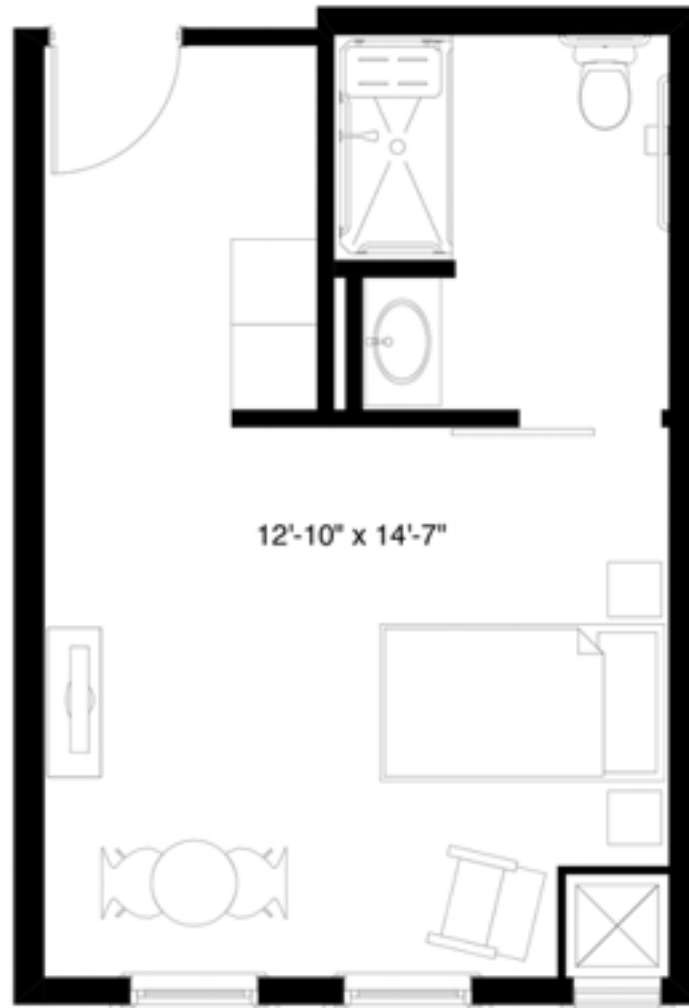

Memory Care Studio | 178 sq ft