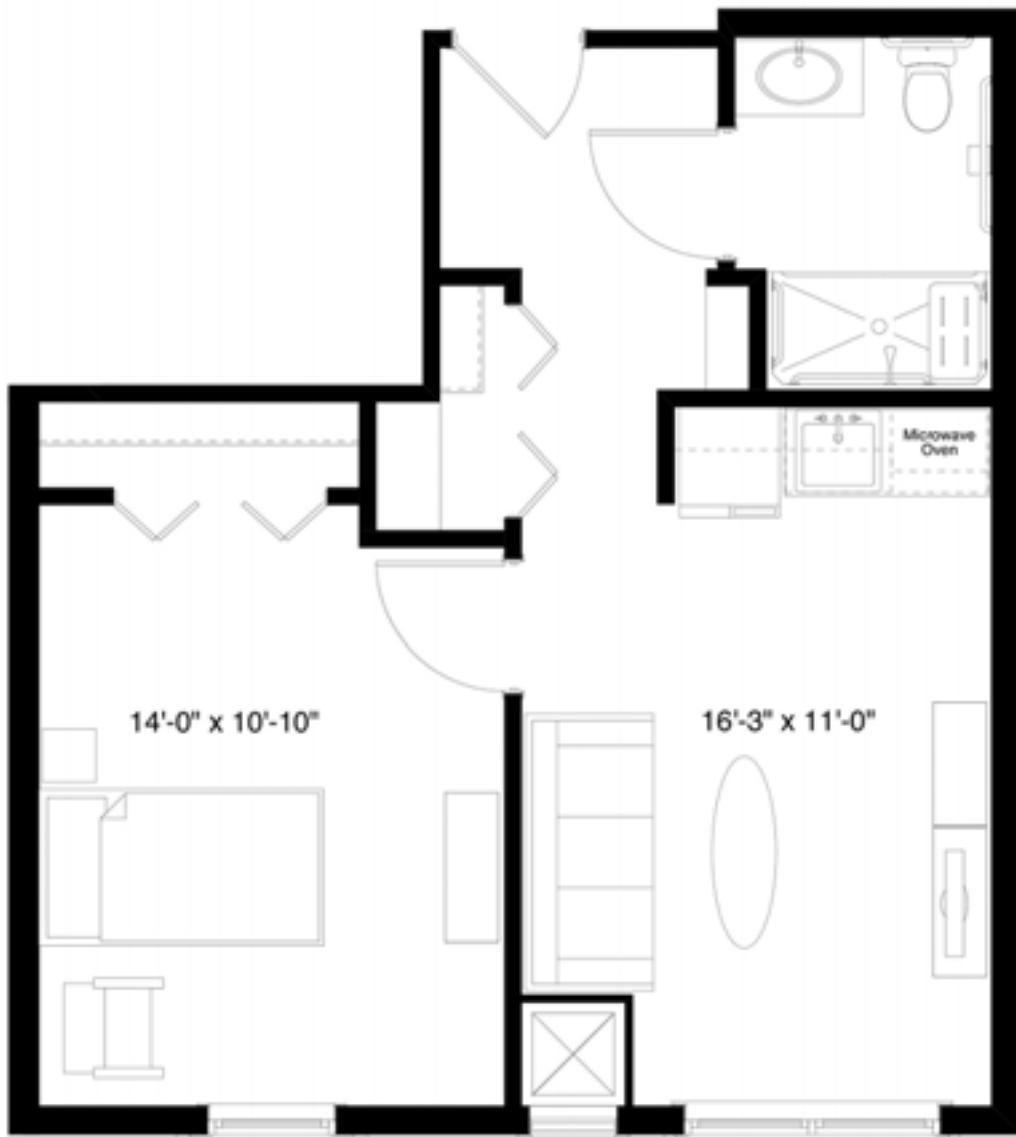

## Assisted Living One-Bedroom | 534 sq ft

## Assisted Living Studio | 151 sq ft

# Alto

Senior Living by *Allegro*

Assisted Living One-Bedroom | 654 sq ft

## Assisted Living One-Bedroom | 522 sq ft