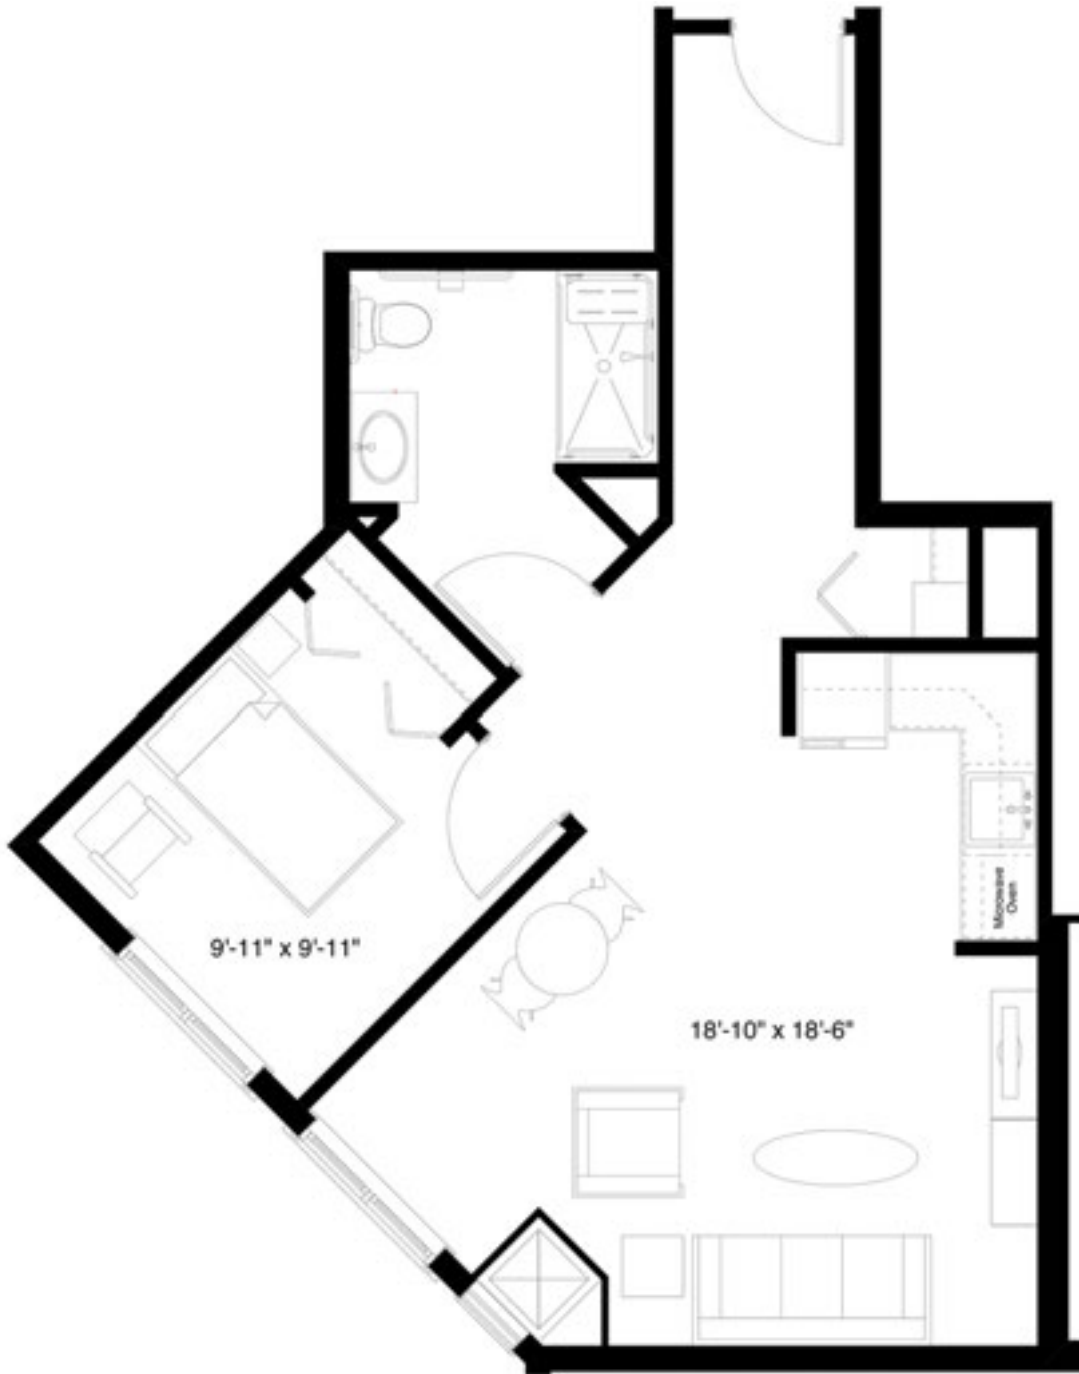

## Assisted Living One-Bedroom | 534 sq ft

## Assisted Living Studio | 151 sq ft

# Alto

Senior Living by *Allegro*

Assisted Living One-Bedroom | 654 sq ft

## Assisted Living One-Bedroom | 522 sq ft