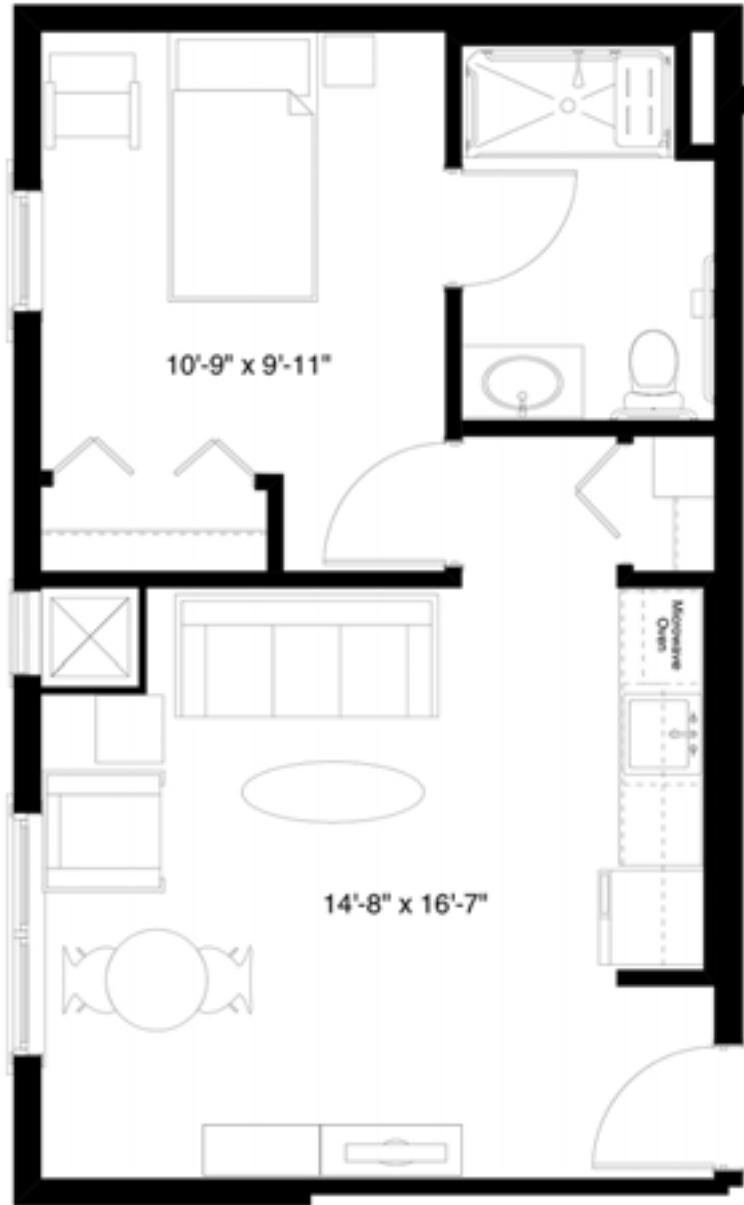

## Assisted Living One-Bedroom | 534 sq ft

## Assisted Living Studio | 151 sq ft

# Alto

Senior Living by *Allegro*

Assisted Living One-Bedroom | 654 sq ft

## Assisted Living One-Bedroom | 522 sq ft