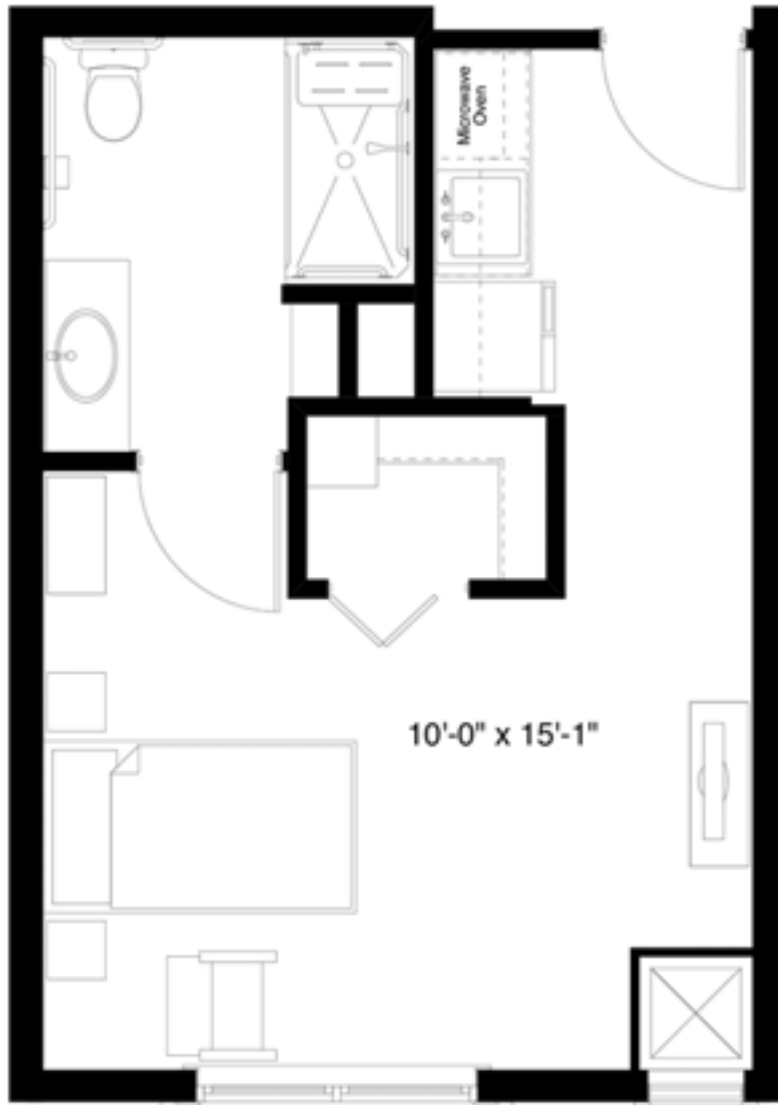

## Assisted Living One-Bedroom | 534 sq ft

## Assisted Living Studio | 151 sq ft

# Alto

Senior Living by *Allegro*

Assisted Living One-Bedroom | 654 sq ft

## Assisted Living One-Bedroom | 522 sq ft