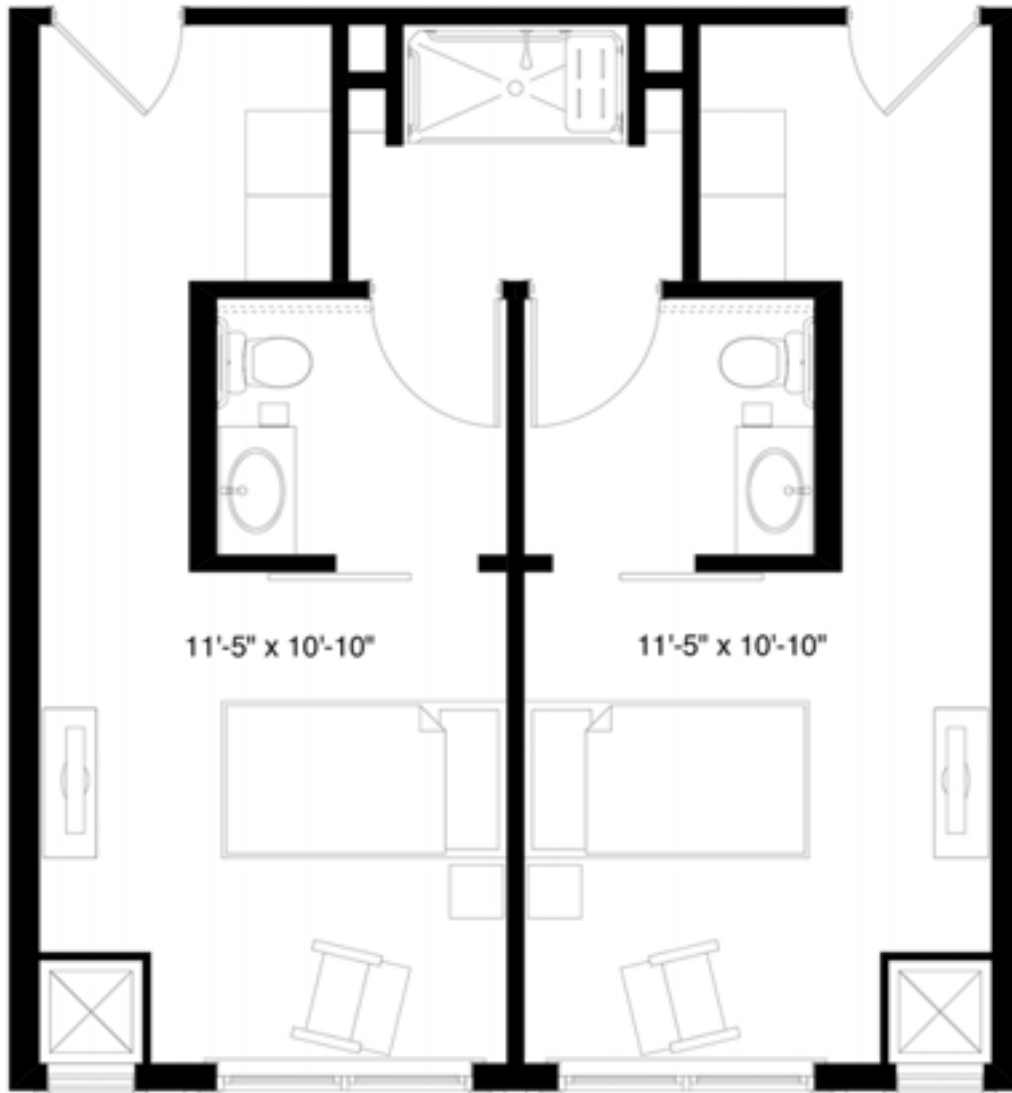

## Assisted Living Studio | 151 sq ft

# Alto

Senior Living by *Allegro*

Assisted Living One-Bedroom | 654 sq ft

## Assisted Living One-Bedroom | 522 sq ft

## Memory Care Studio | 178 sq ft

Memory Care Companion Suite | 116 sq ft (per space)